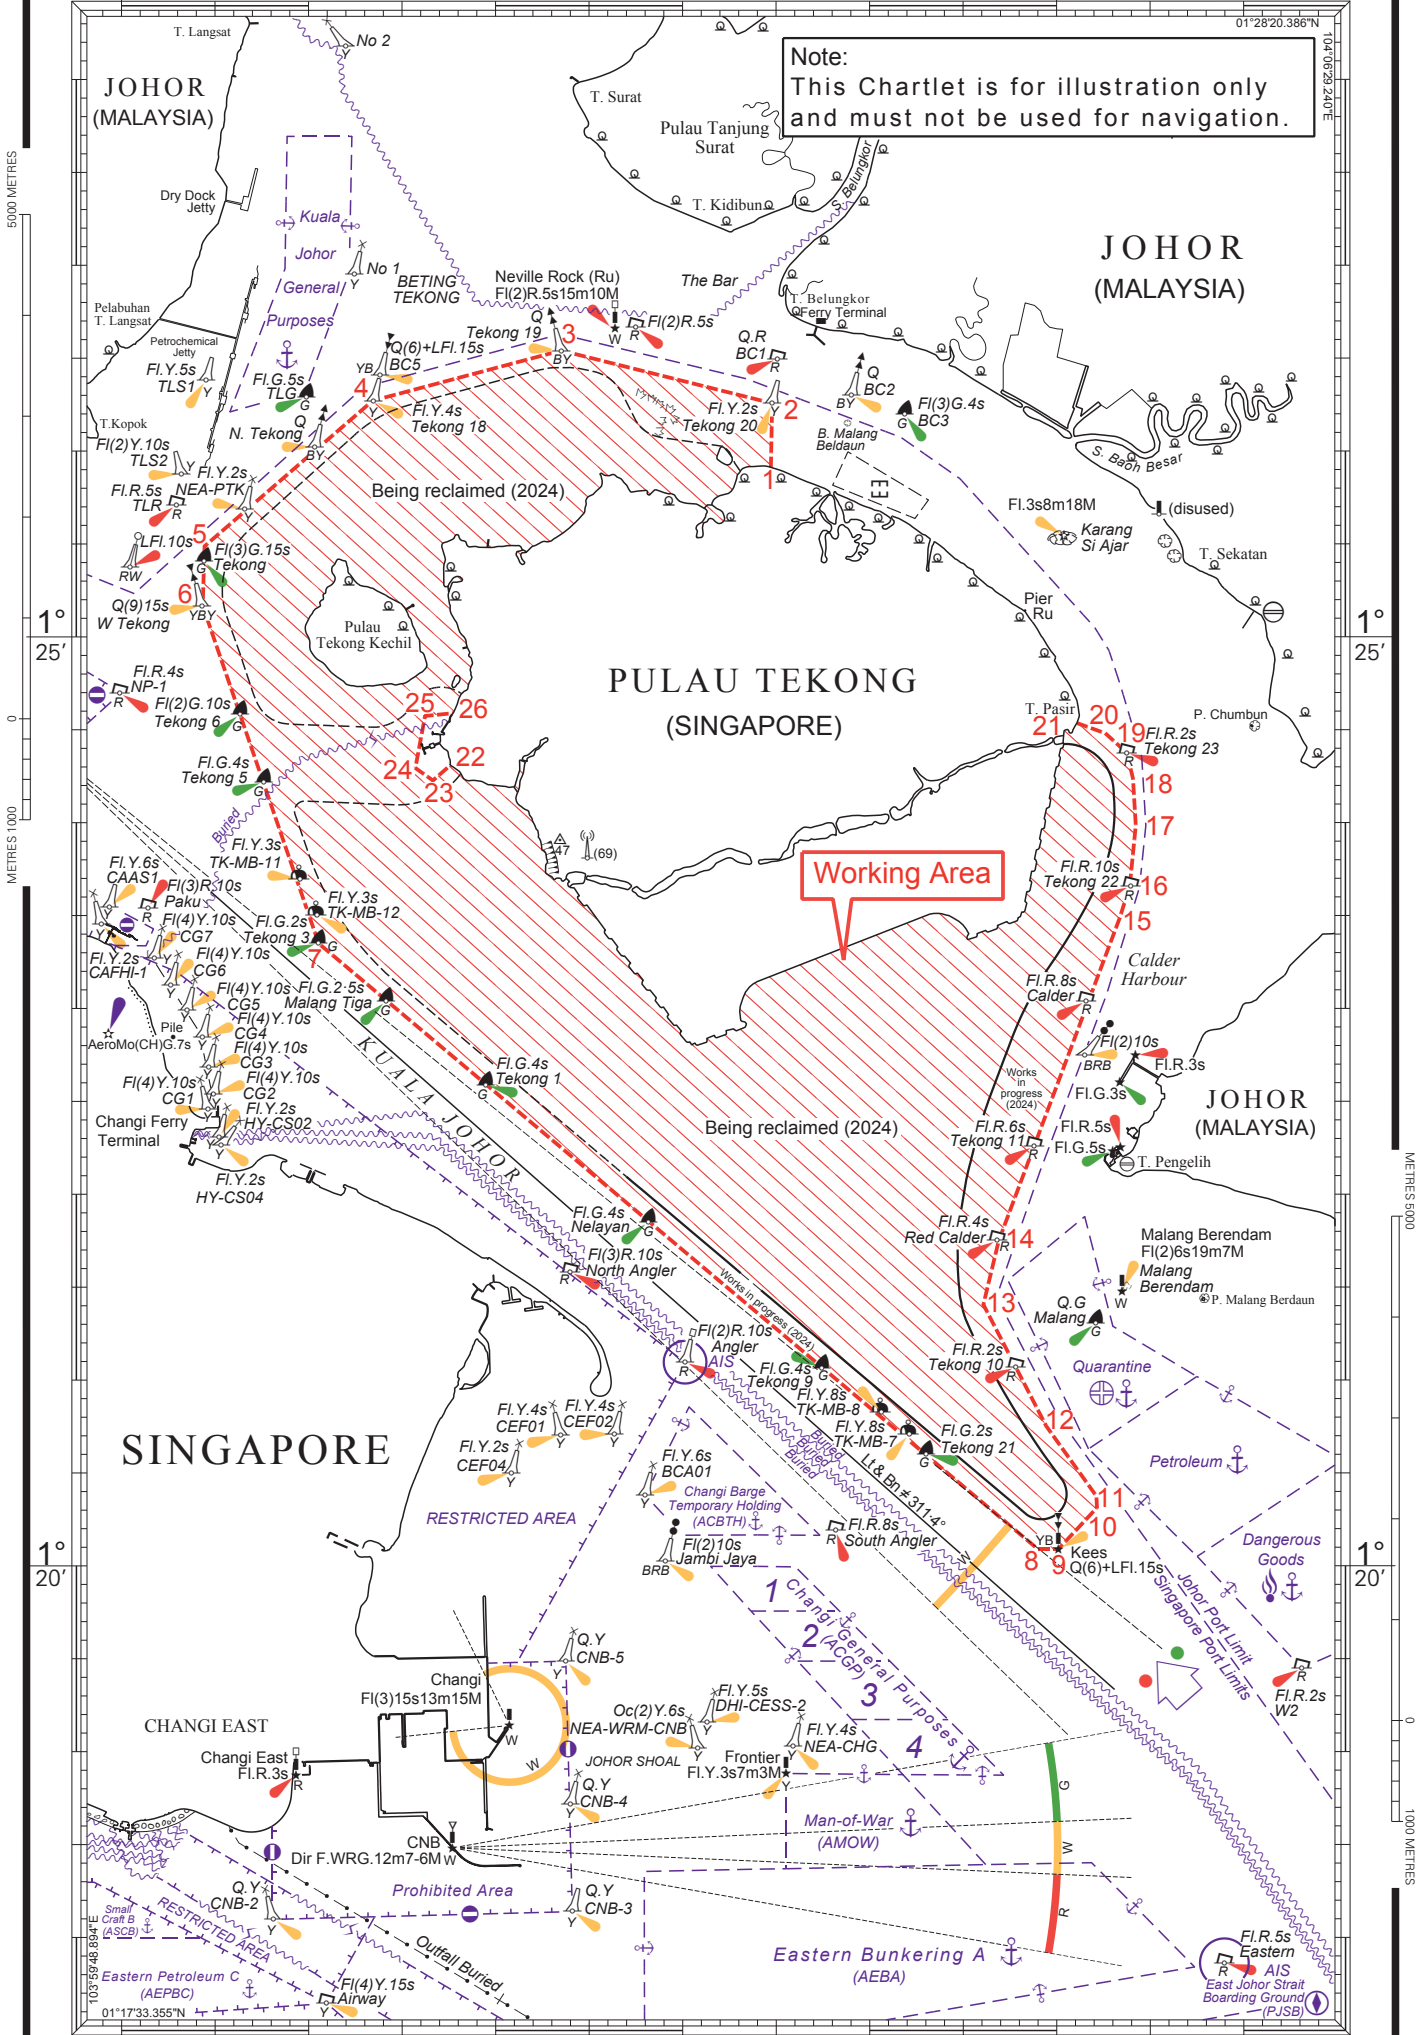

MARITIME AND PORT AUTHORITY OF SINGAPORE

PORT MARINE NOTICE NO. 78 OF 2024

04 Sep 2024

Shipping Community
Harbour Craft Community
Pleasure Craft Community

RECLAMATION WORK AT PULAU TEKONG

Applicable to: Mariners operating in East Johor Strait off Pulau Tekong

This is a revision of Port Marine Notice No. 021 of 2024. The working period has been extended, chartlet and the list of craft have been updated.

Date : With effect from 04 Sep 2024 to 04 Mar 2025

Location : At Pulau Tekong, within the working area bounded by the following co-ordinates (see attached chartlet):

Updated 13 Jan 2025

104°00'

104°05'

Note:
This Chartlet is for illustration only
and must not be used for navigation.

JOHOR (MALAYSIA)

JOHOR (MALAYSIA)

PULAU TEKONG (SINGAPORE)

SINGAPORE

JOHOR (MALAYSIA)

CHANGI EAST