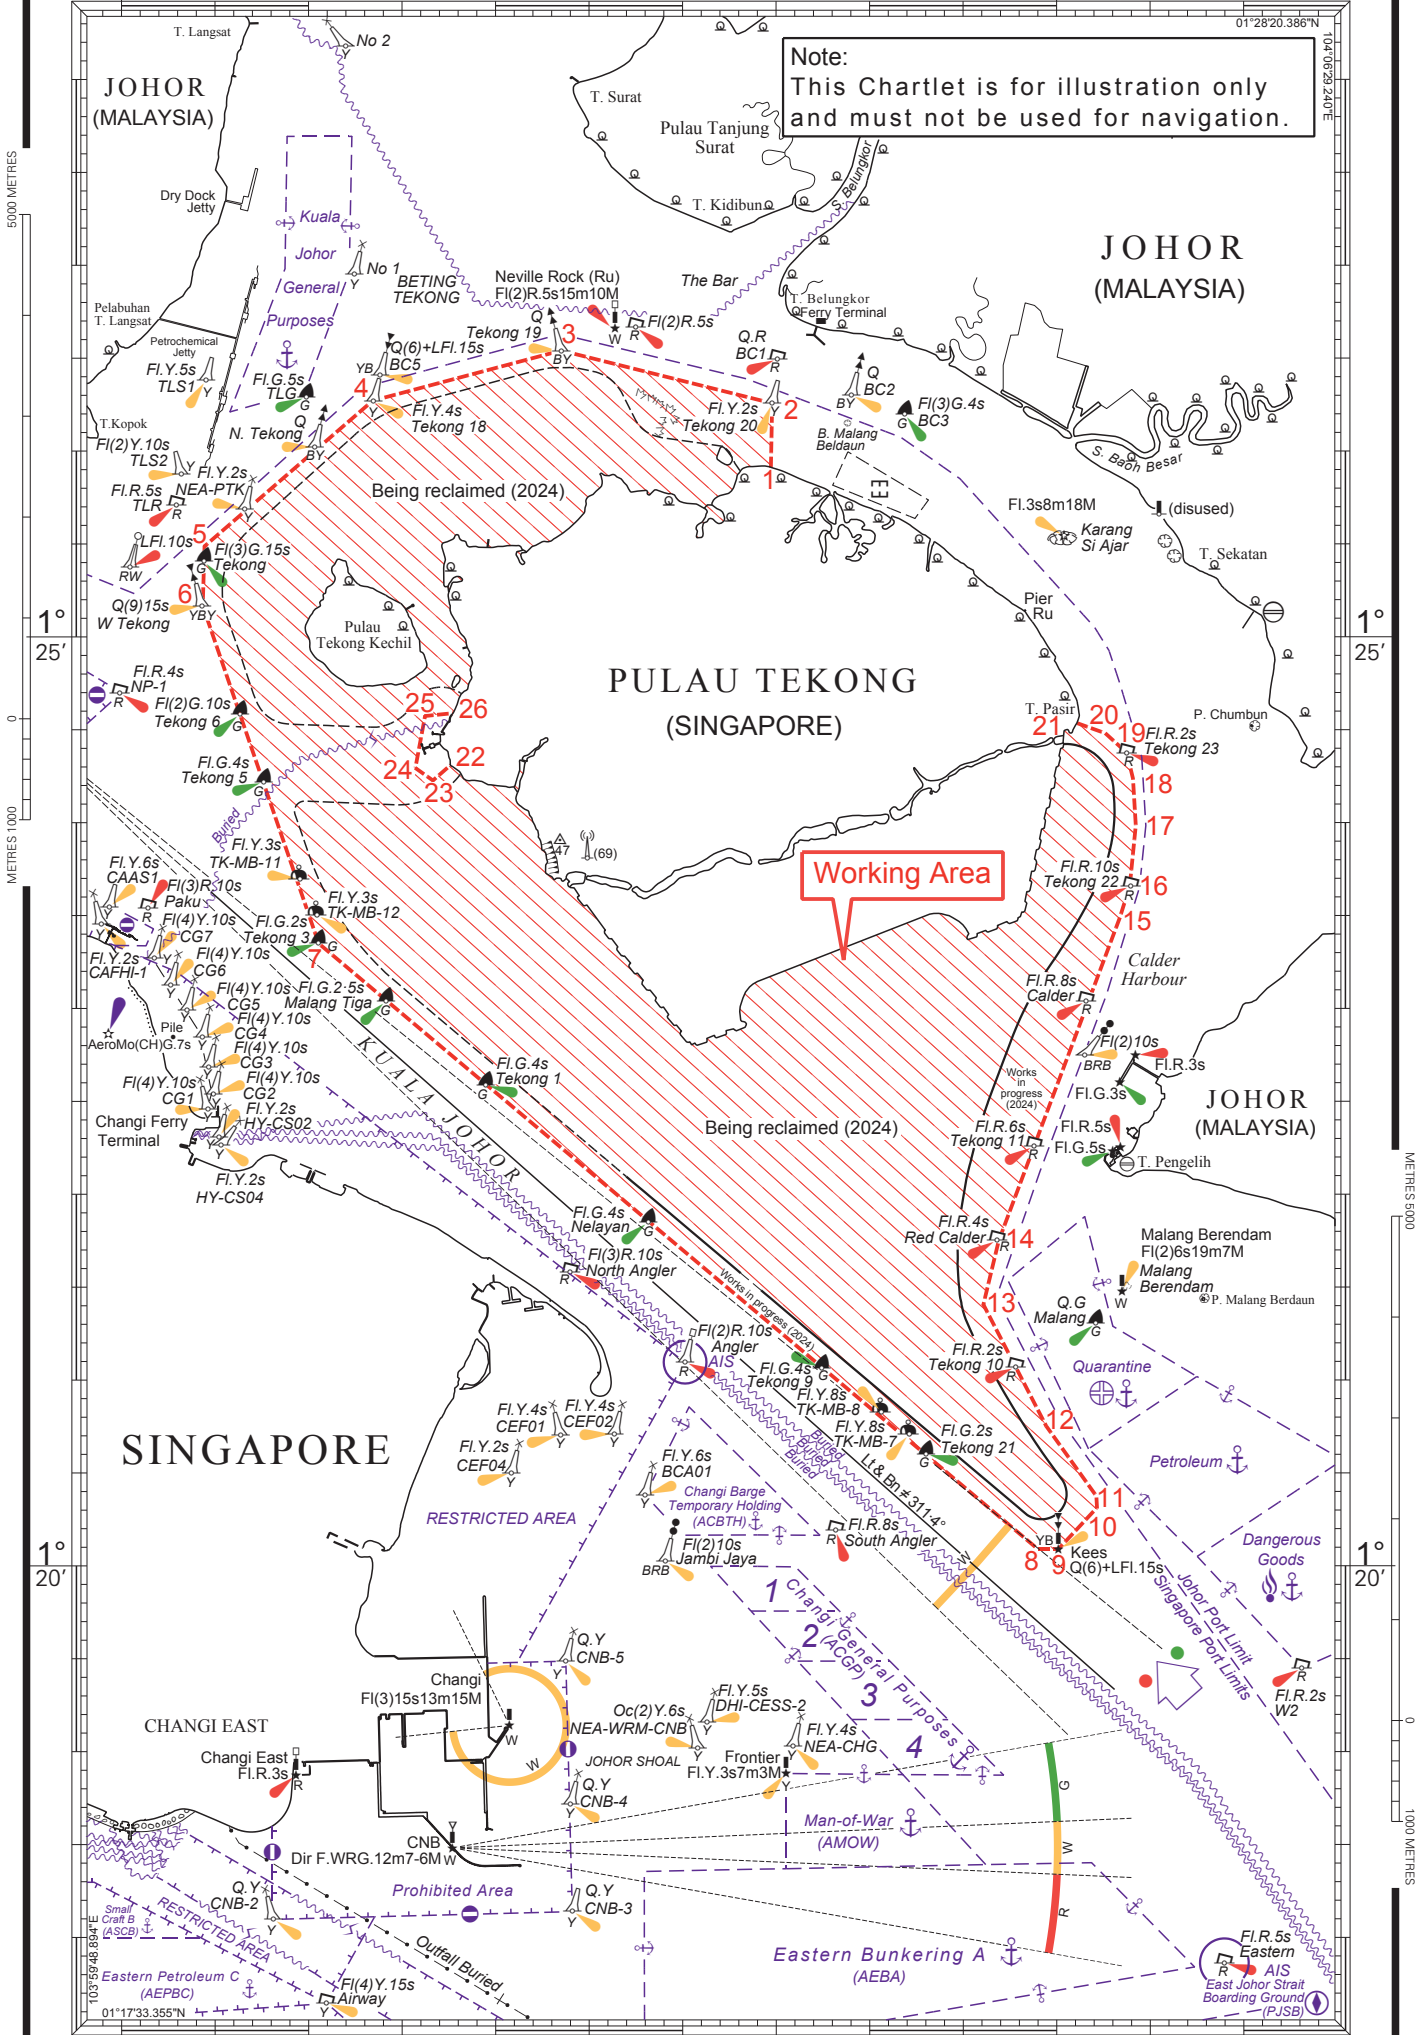

MARITIME AND PORT AUTHORITY OF SINGAPORE

PORT MARINE NOTICE NO. 78 OF 2024

04 Sep 2024

Shipping Community
Harbour Craft Community
Pleasure Craft Community

RECLAMATION WORK AT PULAU TEKONG

Applicable to: Mariners operating in East Johor Strait off Pulau Tekong

This is a revision of Port Marine Notice No. 021 of 2024. The working period has been extended, chartlet and the list of craft have been updated.

Date : With effect from 04 Sep 2024 to 04 Mar 2025

Location : At Pulau Tekong, within the working area bounded by the following co-ordinates (see attached chartlet):

Updated 8 Oct 2024

104°00'

104°05'

Note: This Chartlet is for illustration only and must not be used for navigation.

104°00'

104°05' E